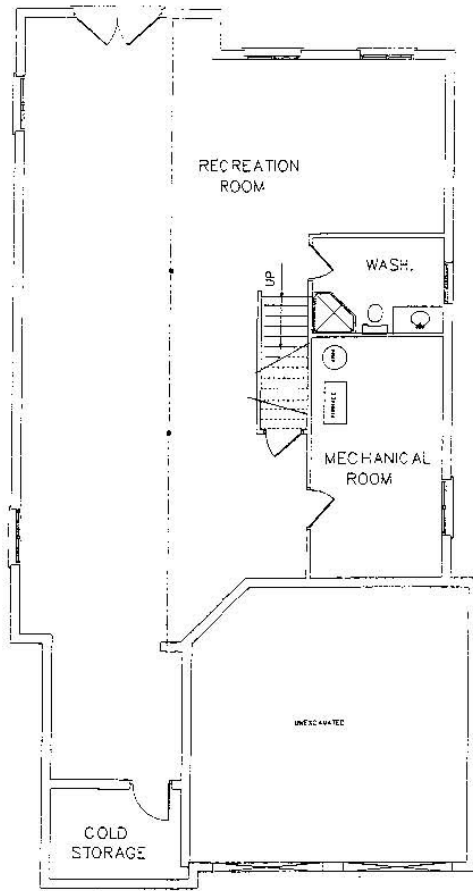

# THE HAMPTON

---

2957 SQ. FT

BASEMENT FLOOR PLAN

MAIN FLOOR PLAN

UPPER FLOOR PLAN

2957 SQ. FT.

THE HAMPTON