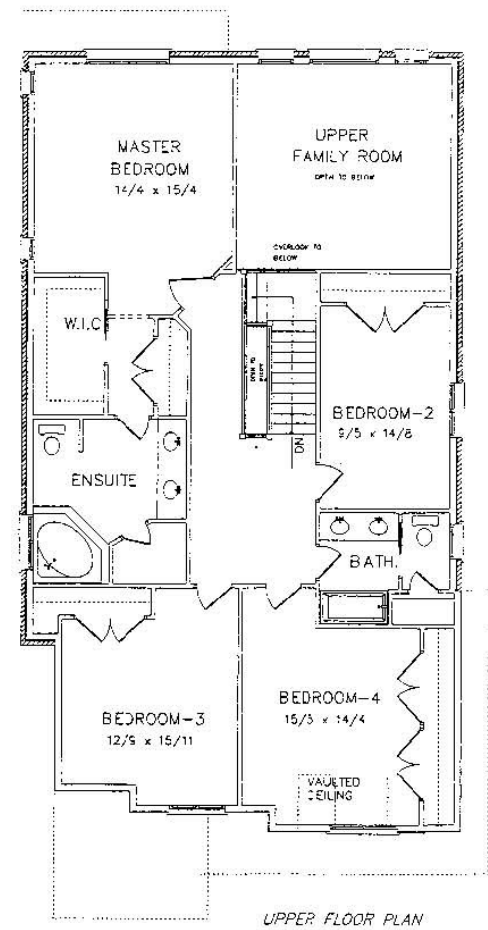

# THE HAMPTON

---

2957 SQ. FT

BASEMENT FLOOR PLAN

MAIN FLOOR PLAN

UPPER FLOOR PLAN

2957 SQ. FT.

THE HAMPTON